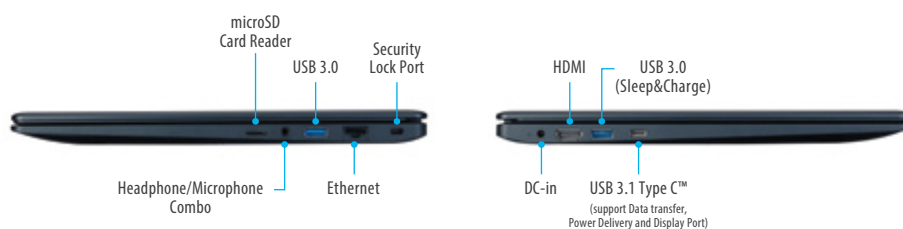

The NEW Satellite Pro C40 Series

Dynabook recommends Windows Pro.

SPECIFICATIONS **Satellite Pro C40**

PROCESSOR	Intel® Core™ i3-1005G1 Dual Core Processor (1.2GHz up to 3.4GHz, 4M Cache) Intel® Core™ i5-1035G1 Quad Core Processor (1.0GHz up to 3.6Hz, 6M Cache)
OPERATING SYSTEM	Windows 10 Professional 64-bit or Windows 10 Home
GRAPHICS	Intel® UHD Graphics
MEMORY	4GB/ 8GB / 16GB DDR4 3200MHz SDRAM
STORAGE	128GB /256GB / 512GB M.2 SATA Solid State Drive
DISPLAY	14.0" HD Anti-Glare LED Backlight TFT display, resolution 1,366 x 768 14.0" Full HD Anti-Glare LED Backlight TFT display, resolution 1,920 x 1,080
WIRELESS LAN	Intel® Dual Band Wireless LAN 802.11ac, Bluetooth® 5.1 Intel® Dual Band Wireless LAN WiFi 6 802.11ax, Bluetooth® 5.1
BUILT-IN CAMERA	Built-in HD Web Camera with Dual Microphone
AUDIO	Stereo speakers
KEYBOARD	Full-sized tiled keyboard
POINTING DEVICE	Large surface 120 x 75mm trackpad
PORTS	1 x Flip-type Gigabit LAN, 1 x HDMI-out, USB 3.1 Type-C port which supports data, power and display delivery, 2 x USB Type A ports (USB 3.0), MicroSD™ card reader, 1 external Headphone (stereo)/Microphone combo socket
AC ADAPTOR	40W 100-240V/50-60Hz Universal AC Adaptor
BATTERY TYPE	2-cell, 45Whr Lithium Ion Polymer (not user replaceable)
PROTECTION & SECURITY	Firmware Trusted Platform Module (fTPM) v2.0, Fingerprint Reader (Synaptics® SecurePad™) (optional), Security lock slot
PHYSICAL DESCRIPTION	328 x 224.8 x 18.9mm
WEIGHT	Starting from 1.49kg
SPECIAL FEATURES	Anti-bacterial paint coating, Japanese Industrial Standard X 2801:2010 tested
*LIMITED WARRANTY	3-Years Warranty in India , 1- Year Battery & Adaptor

Actual features and specifications may vary, depending on configuration & local availability.

*Limited on site Warranty depending upon the Location.