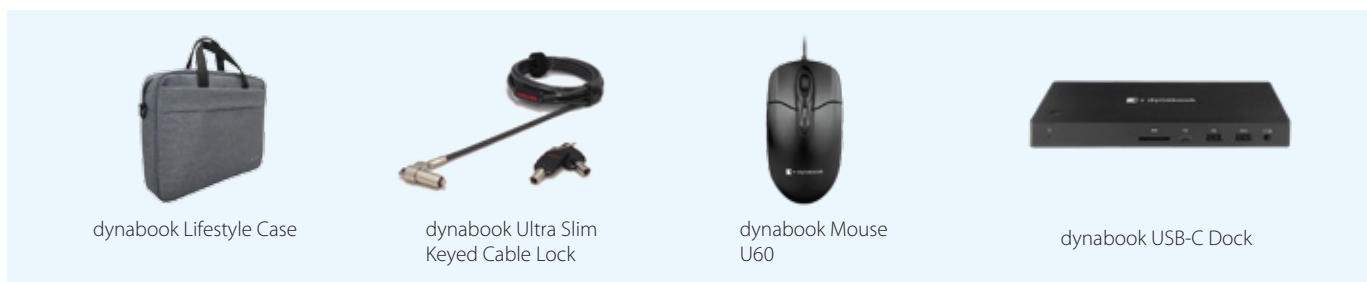

RECOMMENDED ACCESSORIES

dynabook Lifestyle Case

dynabook Ultra Slim
Keyed Cable Lock

dynabook Mouse
U60

dynabook USB-C Dock